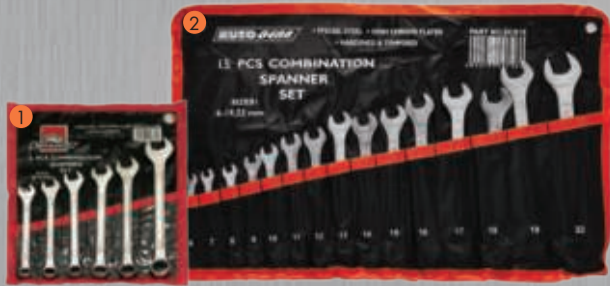

AUTO GEAR

COMBINATION SPANNER SETS

1 6 Piece set
SCS06
80⁰⁰

2 15 Piece set
SCS15
210⁰⁰

AUTO GEAR

SCREWDRIVER SET

6 Piece set
Black tip

SD6006
105⁰⁰