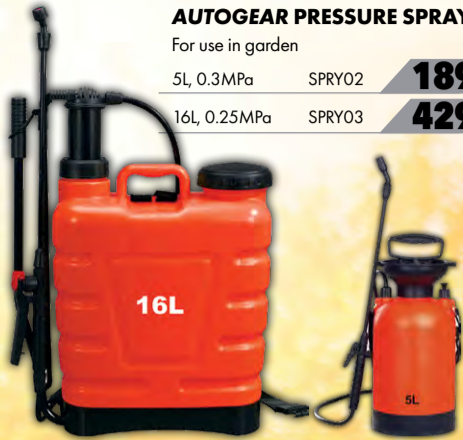

www.midas.co.za

PRICES VALID FROM 23 SEPTEMBER TO 6 OCTOBER 2024

AUTOGEAR PRESSURE SPRAYERS

For use in garden

5L, 0.3MPa SPRY02 **189⁰⁰**
 16L, 0.25MPa SPRY03 **429⁰⁰**

AUTOGEAR CLEANING BRUSH

6cm flagged bristle
 26.5cm handle
 Medium