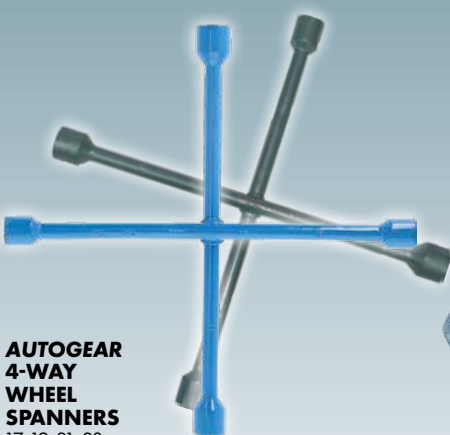

AUTOGEAR 4-WAY WHEEL SPANNERS
17, 19, 21, 23mm

Silver **WS04S 69.00**
Blue **WS44 99.00**

AUTOGEAR TORQUE WRENCH

Torque: 40 - 200Nm
1/2" Drive
Reversible wratchet head
Includes storage case