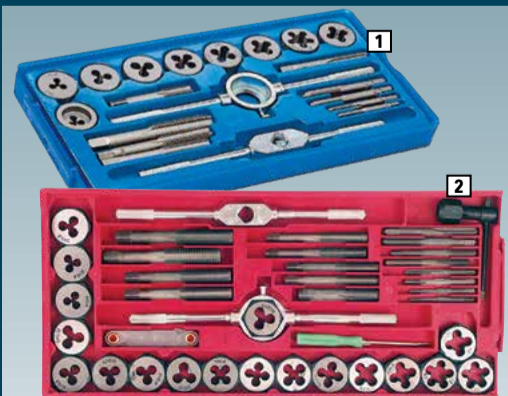

AUTOGEAR SPARK PLUG SPANNER TUNE-UP KIT

4 Piece set
Carbon steel, mirror finish

PS4PC
259⁰⁰

AUTOGEAR TAP AND DIE SET

1 20 Piece set **TD20P 189.00**
2 40 Piece set **TD40P 299.00**