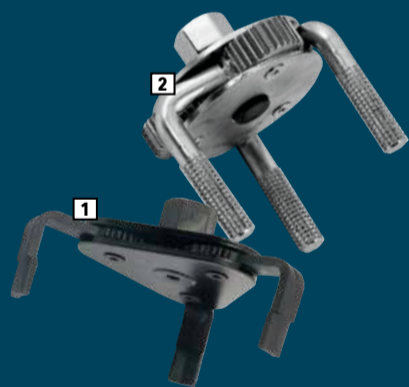

OP001
359⁰⁰

AUTOGEAR SHIFTING SPANNER SET

3 Piece set
150, 200, 250mm

SSP3PC
199⁰⁰

AUTOGEAR 3-LEG OIL FILTER WRENCHES

1 60 - 100mm **OW100 129.00**
2 65 - 110mm **OW120 139.00**

AUTOGEAR RING SQUEEZERS

1 53 x 125mm **RS01 109.00**
2 60 x 175mm **RS02 389.00**