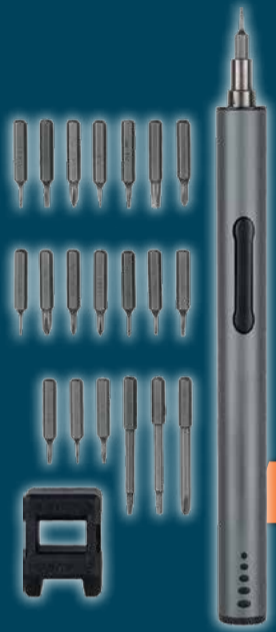

AUTOGEAR TOOLS

AUTOGEAR

AUTOGEAR ELECTRIC SCREWDRIVER SET

23 Piece set
Reversible
LED lighting
Type-C charging
Lithium battery
Magnetic bits
17 x H4 x 28 S2 Bits
3 x H4 x 45 S2 Bits

ESS01
519⁰⁰