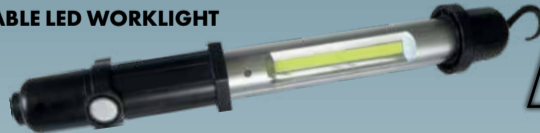

AUTOGEAR RECHARGEABLE LED WORKLIGHT

180 Lumens 3W
Working time: 3 - 4 hours
Charge time: 4 - 5 hours
Can be used with 12V or 24V charger

L-WL12
349⁰⁰

AUTOGEAR RECHARGEABLE WORKLAMP

Impact resistant up to 1m
Handy hook to hang
360° Lumens lamp
Battery: 1750mAh 3.7V (polymer battery)
Function: light bar COB low / high, top SMD light

Max output: 300 lumens (COB),
60 Lumens (Samsung LED)
Water resistant
Product size:
35 x 12.5 x 280mm
Charge time: 5 hours
Includes USB cable