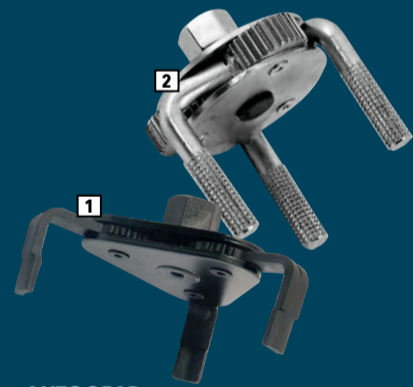

OP001

385⁰⁰

AUTOGEAR SHIFTING SPANNER SET

3 Piece set
150, 200, 250mm

SSP3PC

215⁰⁰

AUTOGEAR 3-LEG OIL FILTER WRENCHES

1 60 - 100mm **OW100 130.00**
2 65 - 110mm **OW120 140.00**