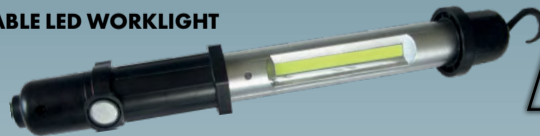

AUTOGEAR RECHARGEABLE LED WORKLIGHT

180 Lumens 3W
Working time: 3 - 4 hours
Charge time: 4 - 5 hours
Can be used with 12V or
24V charger

L-WL12
370⁰⁰

AUTOGEAR RECHARGEABLE WORKLAMP

Impact resistant up to 1m
Handy hook to hang
360° Lumens lamp
Battery: 1750mAh 3.7V
(polymer battery)
Function: light bar COB low / high,
top SMD light

Max output: 300 lumens (COB),
60 Lumens (Samsung LED)
Water resistant
Product size:
35 x 12.5 x 280mm
Charge time: 5 hours
Includes USB cable