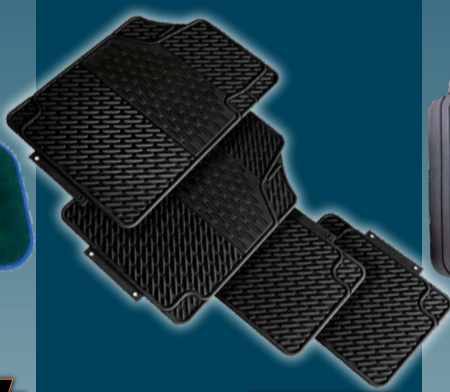

AUTOGEAR PVC MAT SET

4 Piece set
Front & rear

MA5BK
245⁰⁰