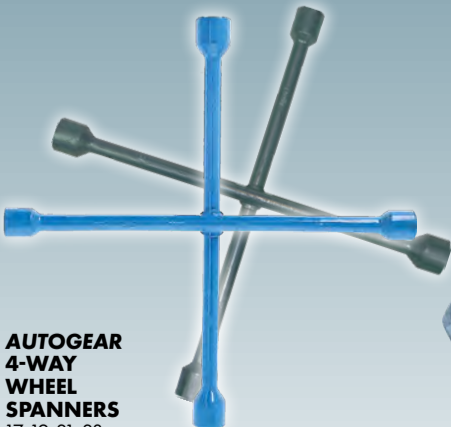

AUTOGEAR 4-WAY WHEEL SPANNERS

17, 19, 21, 23mm
Silver **WS04S 70.00**
Blue **WS44 105.00**