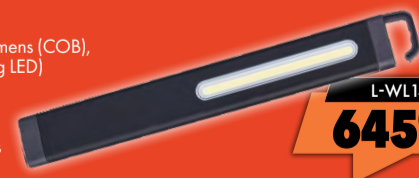

Max output: 300 lumens (COB),
60 Lumens (Samsung LED)
Water resistant
Product size:
35 x 12.5 x 280mm
Charge time: 5 hours
Includes USB cable

L-WL14
645⁰⁰

Follow us on

Prices valid from 24 March to 13 April 2025. Cash or credit card only. Prices valid in Botswana only. Unless we state a specific limitation, Midas will attempt to have sufficient advertised stock available to meet consumers' anticipated needs. Should we still run out of stock, we will attempt to obtain the stock or we will offer you a reasonable alternative. At Midas, we take special care to ensure that the adverts placed are correct. If a mistake occurs or incomplete information is printed, we will display a notice in-store with all the correct details. Prices include VAT.