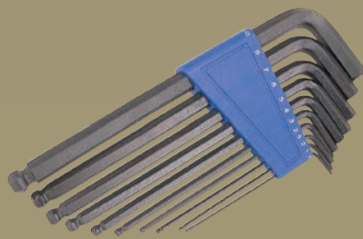

AUTOGEAR HEX KEY BALL POINT SET

10 Piece set

100⁰⁰ HK10BP