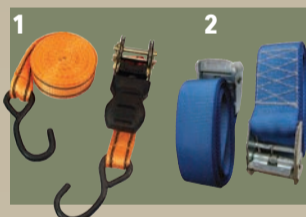

425⁰⁰ L-S4A

AUTOGEAR AMBER STROBE LIGHT
12/24V
4 Flashes per second

460⁰⁰ L-S4LED

TIE DOWNS, STRAPS & RATCHETS

MIDAS STYLE TIE DOWNS, STRAPS & LUGGAGE HOLDERS

1	Ratchet tie down	25mmx5m - 680kg	LH01M	109⁰⁰
2	Luggage strap	2 Piece - 38mmx2.5m - 400kg	LH03M	155⁰⁰
3	Locking tie down reflective strap	2 Piece - 25mmx4m	LH22M	180⁰⁰
4	Heavy duty ratchet tie down	38mmx2.5m - 1500kg	LH09M	195⁰⁰
5	Ratchet tie down	50mmx6m - 900kg	LH06M	210⁰⁰
6	Heavy duty ratchet tie down	38mmx4.6m - 1500kg	LH10M	250⁰⁰
7	Ratchet tie down set	2 Piece - 25mmx3.6m 340kg	LH20M	255⁰⁰
8	Luggage strap	4 Piece - 25mmx1.8m - 250kg	LH41M	315⁰⁰
9	Ratchet tie down	2 Piece - 32mmx4.3m - 800kg	LH12M	390⁰⁰
10	Ratchet tie down set	4 Piece - 25mmx3.6m - 340kg	LH21M	390⁰⁰
11	Ratchet tie down reflective strap	4 Piece - 25mmx3.6m - 340kg	LH23M	445⁰⁰