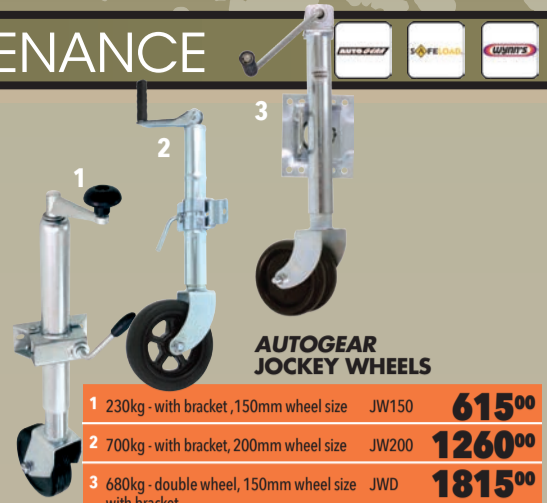

50mmx12m
Thickness Of Strap: 1.8mm
Diameter Of Hook: 11mm

245⁰⁰ LH120

TRAILER SPARES & TYRE MAINTENANCE

AUTOGEAR HEAVY DUTY COUPLER
Quality designed unbraked coupler to tow trailers
Max loading: 2 ton
Black painted cast iron coupler fits all 50mm tow balls
Weight: 3.2kg

815⁰⁰ GA190

ELECTROPART TRAILER SOCKET
7 Pin - Metal Female

60⁰⁰ PTRF701

ELECTROPART TRAILER PLUG
7 Pin - Metal Male

55⁰⁰ PTRM701

AUTOGEAR JOCKEY WHEELS

- 1 230kg - with bracket, 150mm wheel size JW150 **615⁰⁰**
- 2 700kg - with bracket, 200mm wheel size JW200 **1260⁰⁰**
- 3 680kg - double wheel, 150mm wheel size with bracket JWD **1815⁰⁰**

SAFELOAD MIGHTY CHOCKS
1 Piece

5 Ton MC5T **80⁰⁰**
20 Ton MC20T **190⁰⁰**

AUTOGEAR WARNING TRIANGLE
Small

80⁰⁰ Per pair WS1205-2

AUTOGEAR STANDARD HAND PUMP WITH NEEDLE VALVE
38x450mm

90⁰⁰ PU01

AUTOGEAR HAND PUMP WITH BOOSTER, GAUGE AND NEEDLE VALVE

Quick action with booster and kPa gauge

110⁰⁰ PU01BG

AUTOGEAR TRUCK TYRE PRESSURE GAUGE
Dual chuck

185⁰⁰ TYG7

AUTOGEAR DRIVEWAY GAUGE
Dual Chuck

190⁰⁰ DG15

AUTOGEAR TYRE GAUGE AND DEFLATOR WITH POUCH

Air pressure: 0-4bar