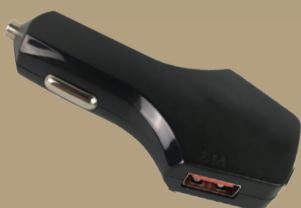

80x60cm

310⁰⁰

CIN07

AUTOGEAR DOUBLE CHARGER

12-24V 40W
Dual ports
54x29mm

310⁰⁰

USB15

AUTOGEAR-X DUAL USB PORT CHARGER