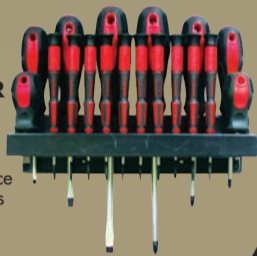

AUTOGEAR SCREWDRIVER SET

18 Piece set
Magnetic tips
Matt finished surface
Includes two screws and white plastic expansion fisher
Suitable for screwdrivers of different sizes

260⁰⁰ SD18PC