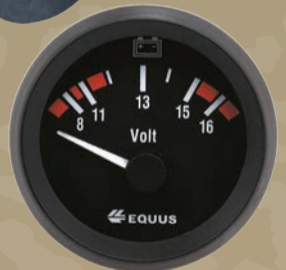

EQUUS 52MM VOLTMETER

8-16V
90° Sweep

200⁰⁰

553761