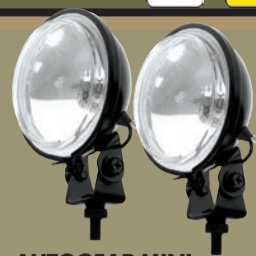

AUTOGEAR RECTANGULAR FOG DRIVING LIGHTS
12V
145x75mm Yellow

320⁰⁰ Per pair
L-052

AUTOGEAR RECTANGULAR DRIVING LIGHTS
5 x 12V LED bulbs
145 x 45mm
LED colour: White

340⁰⁰ Per pair
L-05LED

AUTOGEAR SLIMLINE LAMPS
12V
6 LED - 150x18mm

140⁰⁰ Per pair
L-06LED

AUTOGEAR MINI CLEAR ROUND LAMPS
12V
90mm

195⁰⁰ Per pair
L-09OCL

AUTOGEAR 4X4 DRIVING SPOTLIGHTS
12V
Black casing

655⁰⁰ Per pair
L-615B

AUTOGEAR 4X4 DRIVING SPOTLIGHTS
12V
Chrome casing