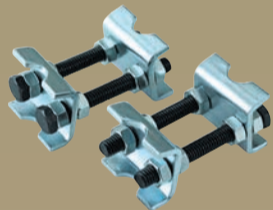

SAFELOAD MIGHTY CHOCKS
1 Piece

5 Ton MC5T **80⁰⁰**
20 Ton MC20T **190⁰⁰**

AUTOGEAR WARNING TRIANGLE
Small

80⁰⁰ Per pair WS1205-2

AUTOGEAR STANDARD HAND PUMP WITH NEEDLE VALVE
38x450mm

90⁰⁰ PU01

AUTOGEAR HAND PUMP WITH BOOSTER, GAUGE AND NEEDLE VALVE

Quick action with booster and kPa gauge

110⁰⁰ PU01BG

AUTOGEAR TRUCK TYRE PRESSURE GAUGE
Dual chuck

185⁰⁰ TYG7

AUTOGEAR DRIVEWAY GAUGE
Dual Chuck

190⁰⁰ DG15

AUTOGEAR TYRE GAUGE AND DEFLATOR WITH POUCH

Air pressure: 0-4bar

445⁰⁰ TYG12

AUTOGEAR HEAVY DUTY HAND PUMP
Dual thumb-lock
45x620mm

150⁰⁰ PU60

AUTOGEAR 2-WAY ADJUSTABLE COIL SPRING
2 Piece set

115⁰⁰ CSA1

AUTOGEAR COIL SPRING COMPRESSORS
2 Piece set

245⁰⁰ CSC1

AUTOGEAR HEAVY DUTY COIL SPRING CLAMPS
2 Piece set