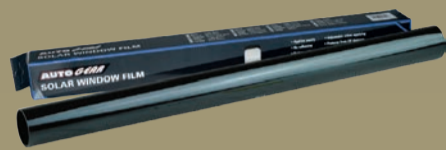

AUTOGEAR MR ALLIGATOR STEERING LOCK

280⁰⁰

SL12

AUTOGEAR STEERING LOCK
Automatic with key

135⁰⁰

SL2

AUTOGEAR ANTI-UV AND INFRARED WINDOW FILM

Available in light grey, dark grey, super dark grey, light black and super dark black