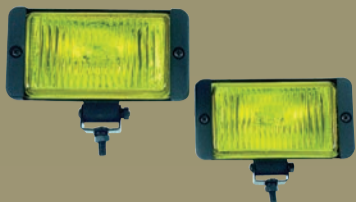

AUTOGEAR RECTANGULAR FOG DRIVING LIGHTS
12V
145x75mm Yellow

320⁰⁰ Per pair
L-052

AUTOGEAR RECTANGULAR DRIVING LIGHTS
5 x 12V LED bulbs
145 x 45mm
LED colour: White

340⁰⁰ Per pair
L-05LED

AUTOGEAR SLIMLINE LAMPS
12V
6 LED - 150x18mm