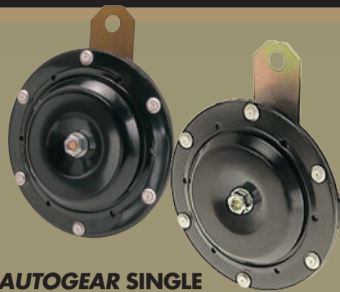

AUTOGEAR SINGLE HOOTERS
Available in black

12V - 2 Pin - Black HT705B **65⁰⁰**

24V - 2 Pin - Black HT705B-24 **75⁰⁰**