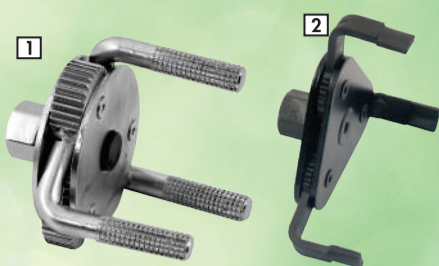

1 60-100mm OW120 **139⁰⁰**
2 65-110mm OW100 **139⁰⁰**

AUTOGEAR 3 LEG OIL FILTER WRENCH