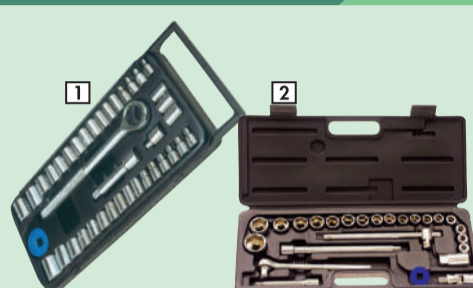

3 Piece set
150/200/250mm

65⁰⁰

OP008

AUTOGEAR OIL DRAIN PAN

8L

1 40 Piece set 1/4" & 3/8" drive SK40PC **159⁰⁰**
2 24 Piece set 1/2" drive SK24PC **499⁰⁰**

AUTOGEAR SOCKET SETS

6 Piece set Sizes 10-14, 17mm SCS06 **69⁰⁰**
11 Piece set Sizes 6-14, 17, 19mm SCS11 **109⁰⁰**
15 Piece set Sizes 6-19, 22mm SCS15 **169⁰⁰**
19 Piece set Sizes 6-22, 24, 27mm SCS19 **299⁰⁰**