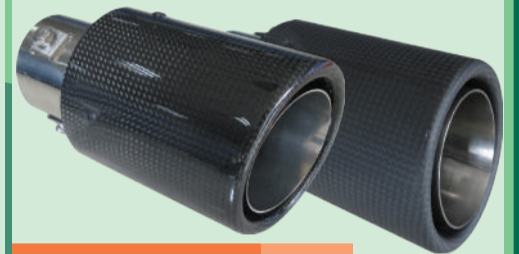

619⁰⁰ TPRU01/2

CUSTOM DNA ROLLED UP EXHAUST TIP
Available in matt or gloss
Carbon fibre with buckle
ID: 63mm; OD: 89mm