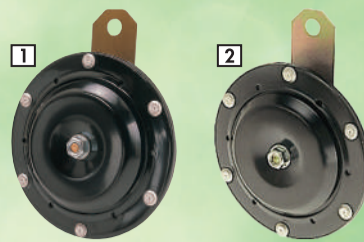

1 12V HT705B **49⁰⁰**
 2 24V HT705B-24 **55⁰⁰**

AUTOGEAR SINGLE BLACK HOOTERS

419⁰⁰ MA23M

MIDAS STYLE RUBBER MAT SET
4 Piece set
Available in black

Medium SW53M **139⁰⁰**
 Large SW54M **149⁰⁰**

MIDAS STYLE STEERING WHEEL COVERS
Available in grey