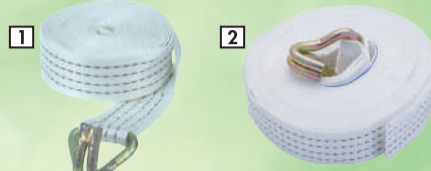

1 50mm x 9m LH90 **159⁰⁰**
2 50mm x 12m LH120 **199⁰⁰**
AUTOGEAR LOAD LOCK STRAPS
4 Ton