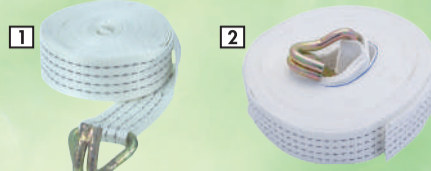

1 50mm x 9m LH90 **185⁰⁰**
2 50mm x 12m LH120 **230⁰⁰**
AUTOGEAR LOAD LOCK STRAPS
4 Ton