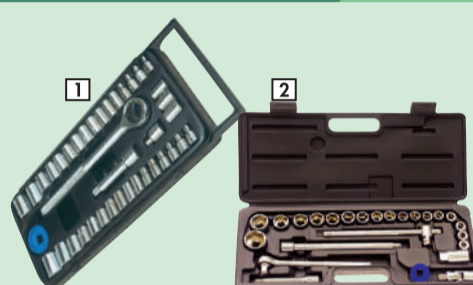

DIY
DO IT YOURSELF

940⁰⁰ TK100PC

AUTOGEAR 1/2" & 1/4" DRIVE TOOL KIT
100 Piece set

215⁰⁰ SSP3PC

AUTOGEAR SHIFTING SPANNER SET
3 Piece set
150/200/250mm

75⁰⁰ OP008

AUTOGEAR OIL DRAIN PAN
8L

1 40 Piece set 1/4" & 3/8" drive SK40PC **185⁰⁰**
2 24 Piece set 1/2" drive SK24PC **575⁰⁰**