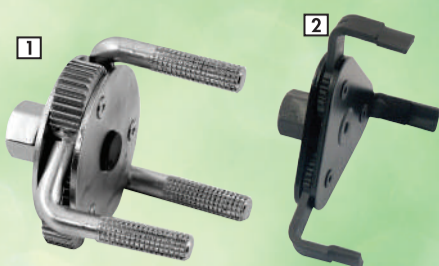

1 60-100mm OW120 **160⁰⁰**
2 65-110mm OW100 **160⁰⁰**

AUTOGEAR 3 LEG OIL FILTER WRENCH