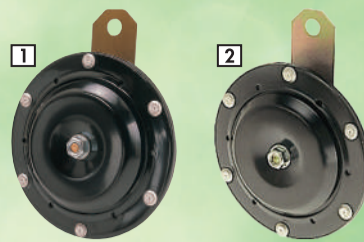

1 12V HT705B **55⁰⁰**
 2 24V HT705B-24 **65⁰⁰**

AUTOGEAR SINGLE BLACK HOOTERS

480⁰⁰ MA23M

MIDAS STYLE RUBBER MAT SET
4 Piece set
Available in black

Medium SW53M **160⁰⁰**
 Large SW54M **170⁰⁰**

MIDAS STYLE STEERING WHEEL COVERS
Available in grey