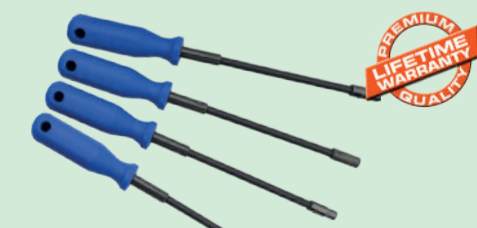

310⁰⁰ ND4M

MIDAS PROFESSIONAL TOOLS FLEXIBLE NUT DRIVER SET
4 Piece set
Long flexible shaft allows access in hard to reach places
Socket sizes: 5 / 6 / 7 / 8mm