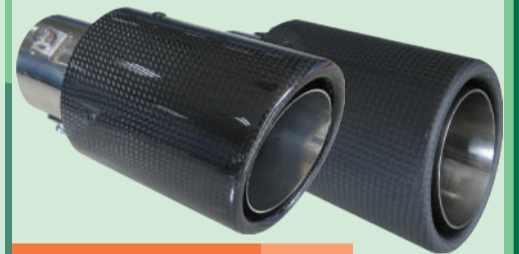

710⁰⁰ TPRU01/2

CUSTOM DNA ROLLED UP EXHAUST TIP
Available in matt or gloss
Carbon fibre with buckle
ID: 63mm; OD: 89mm