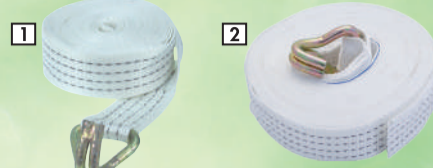

1 50mm x 9m LH90 **175⁰⁰**
2 50mm x 12m LH120 **230⁰⁰**
AUTOGEAR LOAD LOCK STRAPS
4 Ton