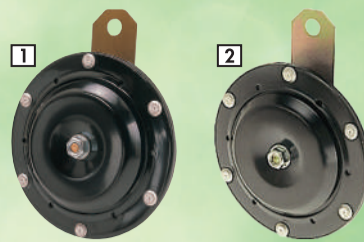

1 12V HT705B **55⁰⁰**
 2 24V HT705B-24 **60⁰⁰**

AUTOGEAR SINGLE BLACK HOOTERS

480⁰⁰ MA23M

MIDAS STYLE RUBBER MAT SET
4 Piece set
Available in black

Medium SW53M **155⁰⁰**
 Large SW54M **165⁰⁰**

MIDAS STYLE STEERING WHEEL COVERS
Available in grey