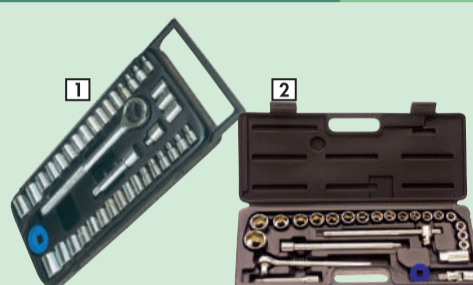

1 40 Piece set 1/4" & 3/8" drive SK40PC **175⁰⁰**
2 24 Piece set 1/2" drive SK24PC **580⁰⁰**

AUTOGEAR SOCKET SETS