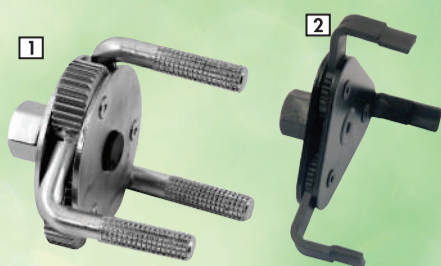

1 60-100mm OW120 **160⁰⁰**
2 65-110mm OW100 **160⁰⁰**

AUTOGEAR 3 LEG OIL FILTER WRENCH