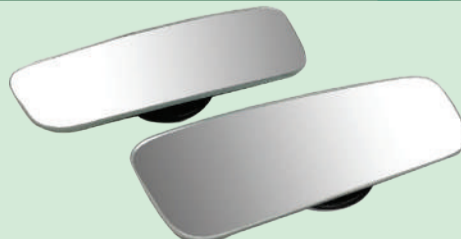

115⁰⁰ BSM08

AUTOGEAR REAR VIEW BLIND SPOT MIRRORS
2 Piece set