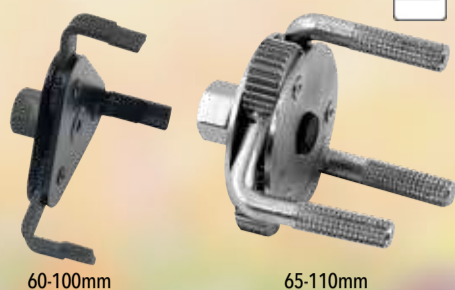

499⁰⁰ FA04M
AUTOGEAR REGULATION 7 FACTORY FIRST AID KIT
 70 piece set
 Includes standard items as prescribed by Regulation 7

TOOLS

189⁰⁰

AF01

AUTOGEAR VISIBLE ANGLE FUNNEL WITH VALVE

60-100mm

65-110mm

139⁰⁰