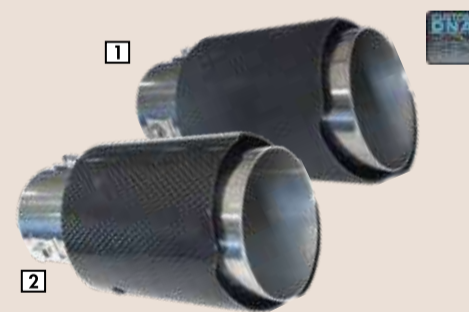

1 Matt TPSC01 **569⁰⁰**
2 Gloss TPSC02 **569⁰⁰**
CUSTOM DNA STRAIGHT CUT EXHAUST TIP
Carbon fibre with buckle