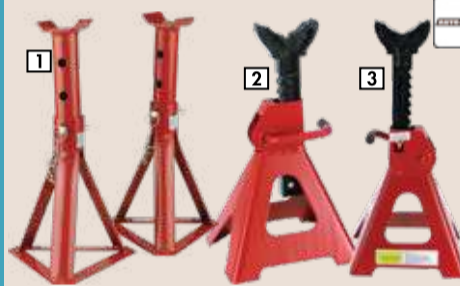

SAFELOAD FIRE EXTINGUISHER BOX
9kg

1 2 Ton Min. height: 250mm Max. height: 350mm JAS2T **269⁰⁰** Per pair
2 3 Ton ratchet type JAS3T **529⁰⁰** Per pair
3 6 Ton ratchet type JAS6T **639⁰⁰** Per pair

2 ton JB02 **219⁰⁰**
4 ton JB04 **279⁰⁰**
6 ton JB06 **329⁰⁰**
10 ton JB10 **429⁰⁰**
15 ton JB15 **539⁰⁰**
20 ton JB20 **729⁰⁰**
30 ton JB30 **999⁰⁰**

AUTOGEAR BOTTLE JACKS