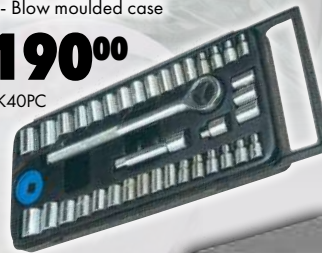

AUTOGEAR SOCKET SET

40 Piece set
Material: carbon steel
14 - 1/4" drive SAE sockets: 5/32", 3/16", 7/32", 1/4", 9/32", 5/16", 11/32", 3/8", 13/32", 7/16", 15/32", 1/2", 17/32", 9/16", 3 - 1/4" Drive SAE sockets (8pt.): 1/4", 5/16", 3/8"
14 - 1/4" Drive metric sockets: 4, 4.5, 5, 5.5, 6, 6.5, 7, 7.5, 8, 9, 10, 11, 12, 13mm
2 - 3/8" drive SAE sockets: 5/8, 11/16"
2 - 3/8" drive metric sockets: 14, 15mm
1 - 3/8" drive reversible ratchet handle
1 - 3/8" drive extension bar: 3"
1 - 1/4" (m) x 3/8" (f) adaptor
1 - 3/8" drive spin disc
1 - Blow moulded case

190⁰⁰

SK40PC