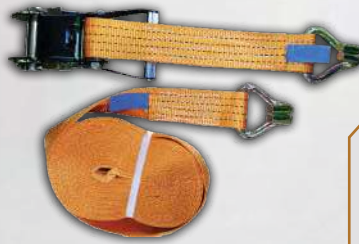

4 Piece set 25mm x 3.6m 340kg **490⁰⁰**

LH23M

AUTOGEAR LUGGAGE HOLDER

4 Piece set 25mm x 1.8m 250kg max per piece Material: polyester **245⁰⁰**

LH41

AUTOGEAR RATCHET TIE DOWN

10m polyester Hook: 12mm Capacity: 4800kg **400⁰⁰**