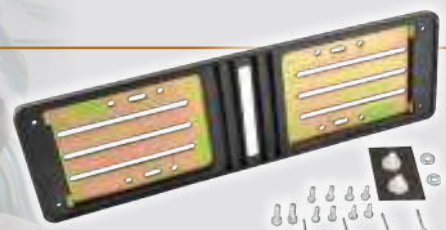

740⁰⁰
GA216

AUTOGEAR COLLAPSIBLE WARNING TRIANGLE

Large
With carry case
70⁰⁰
WS1205-1

AUTOGEAR WARNING TRIANGLES

Small
Pair
80⁰⁰
WS1205-2

AUTOGEAR GOOSE NECK COVER WITH REFLECTOR

To be used to cover the metal tow ball / gooseneck on vehicle tow bar
With reflector
Material: PVC
75⁰⁰
GA220